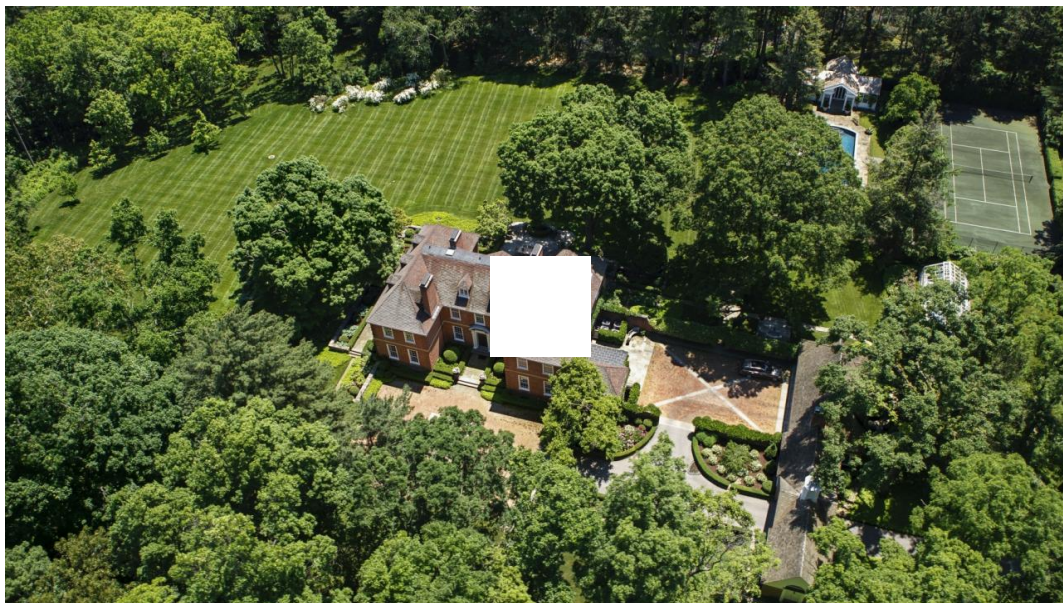

# Inside A Retail Heir's Mott Schmidt Masterpiece

E.J. KELLEY | LUXURY, LUXURY COUNTRY PROPERTIES, LUXURY MARKET | NOVEMBER 2ND, 2015 | 0 COMMENTS | 2020 VIEWS

Designed by preeminent country house architect Mott B. Schmidt for Richard W. Woolworth, heir to his family's eponymous five-and-dime chain, *Northshire* is unarguably among Westchester County's greatest estates, nestled into 26 acres of scenic North Salem as graceful now as they were upon the home's completion in 1934. The brick Georgian home recounts the great manors of the English countryside, balancing an elegant, clean-lined exterior profile with 9,000 square feet of sophisticated interior space. While the home captures Schmidt's sensibilities with the utmost authenticity, its most unique attribute is quite possibly the brilliant execution of its masterful five-year remodel, which adapted its timeless aesthetic to integrate the latest modern amenities. Everything about it was, simply put, perfect: no frills or overstatements, but just right in every possible respect.

See more of 58 Cat Ridge Road

< Previous

RELATED POSTS

Post-war stone house enchants in Pound Ridge

Modernism meets sweeping river views in the Hudson Highlands

The Old Chatham Shepherding Company

Timeless, easy living in Larchmont Manor

In Chappaqua, timeless grace under a Mansard roof

Mamaroneck Victorian captures coastal Westchester charm

Modern design meets timeless warmth in Edgemont

0 Comments

Sort by Oldest

Add a comment...

Facebook Comments Plugin